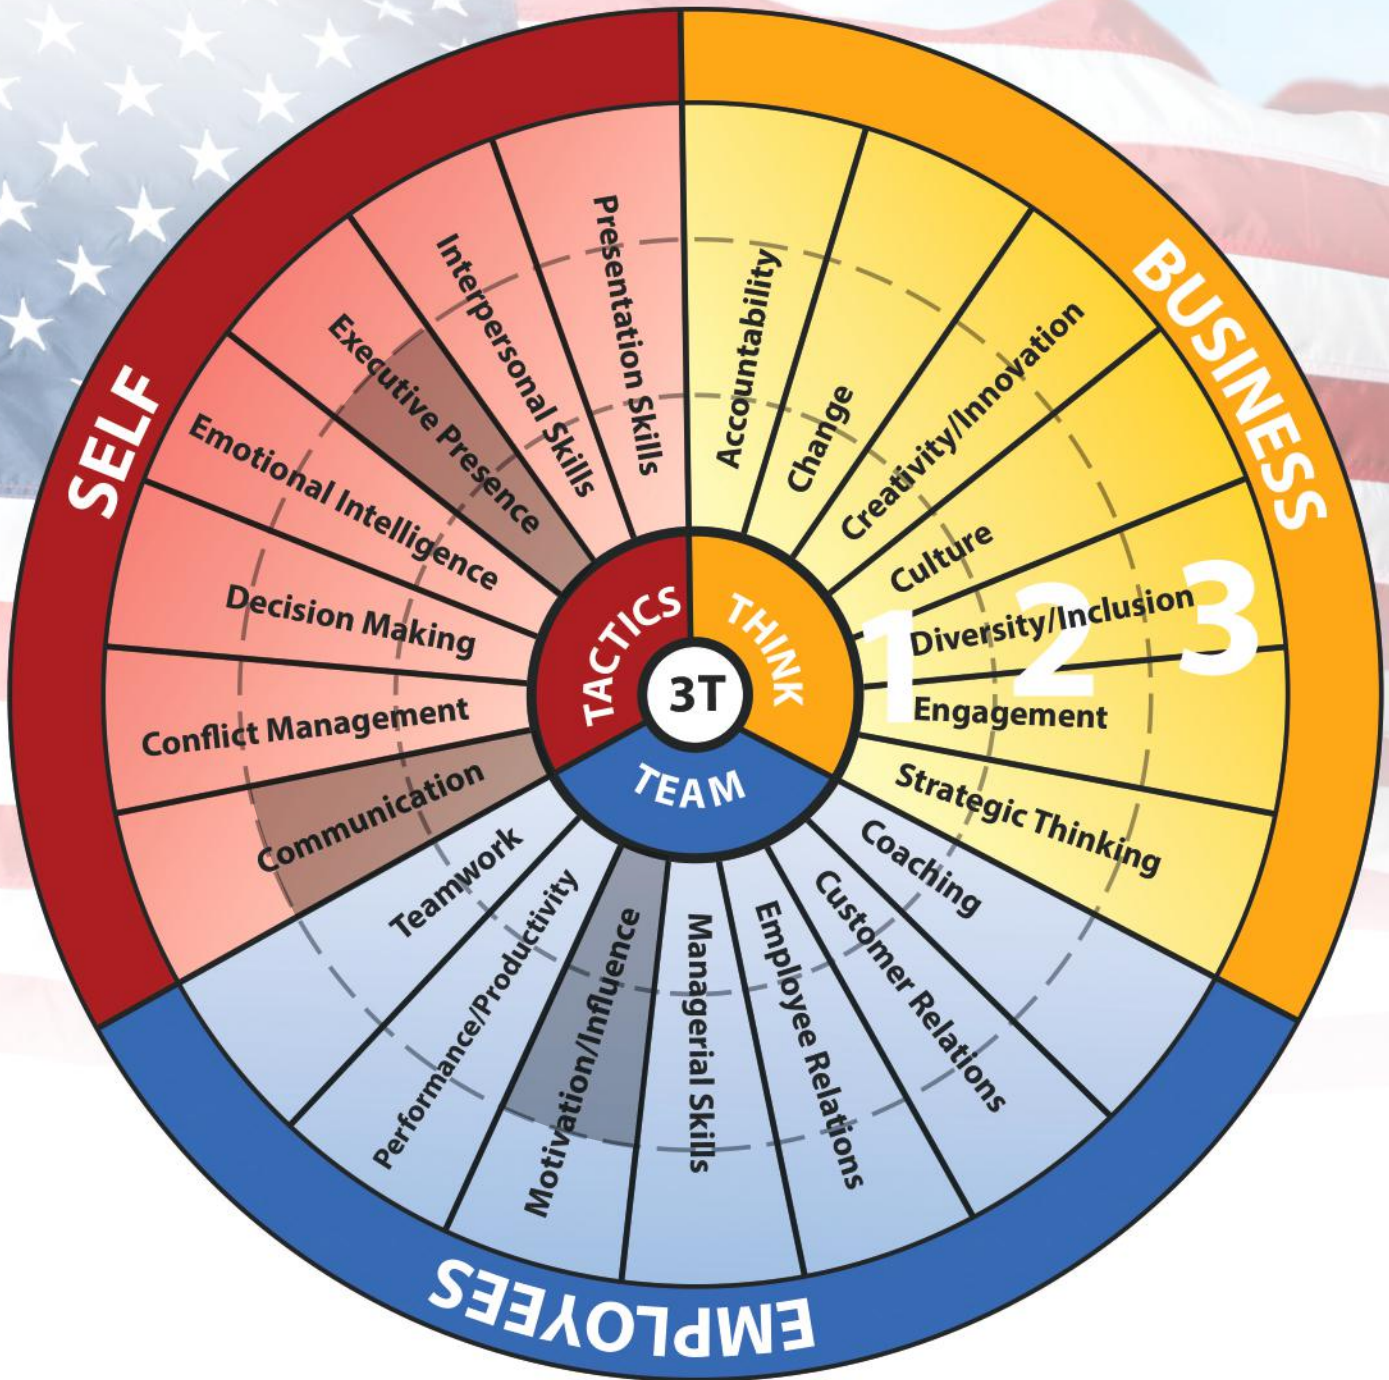

LEADERSHIP USA™

3T Leadership Competency Model

Influence Your World: Leading in the Spotlight
With Connie Dieken, CSP, CPAE

1 = Senior 2 = Director 3 = Manager

303-471-7401 | Laura@LeadershipUSA.biz

LeadershipUSA.biz

(C) LEADERSHIP USA™